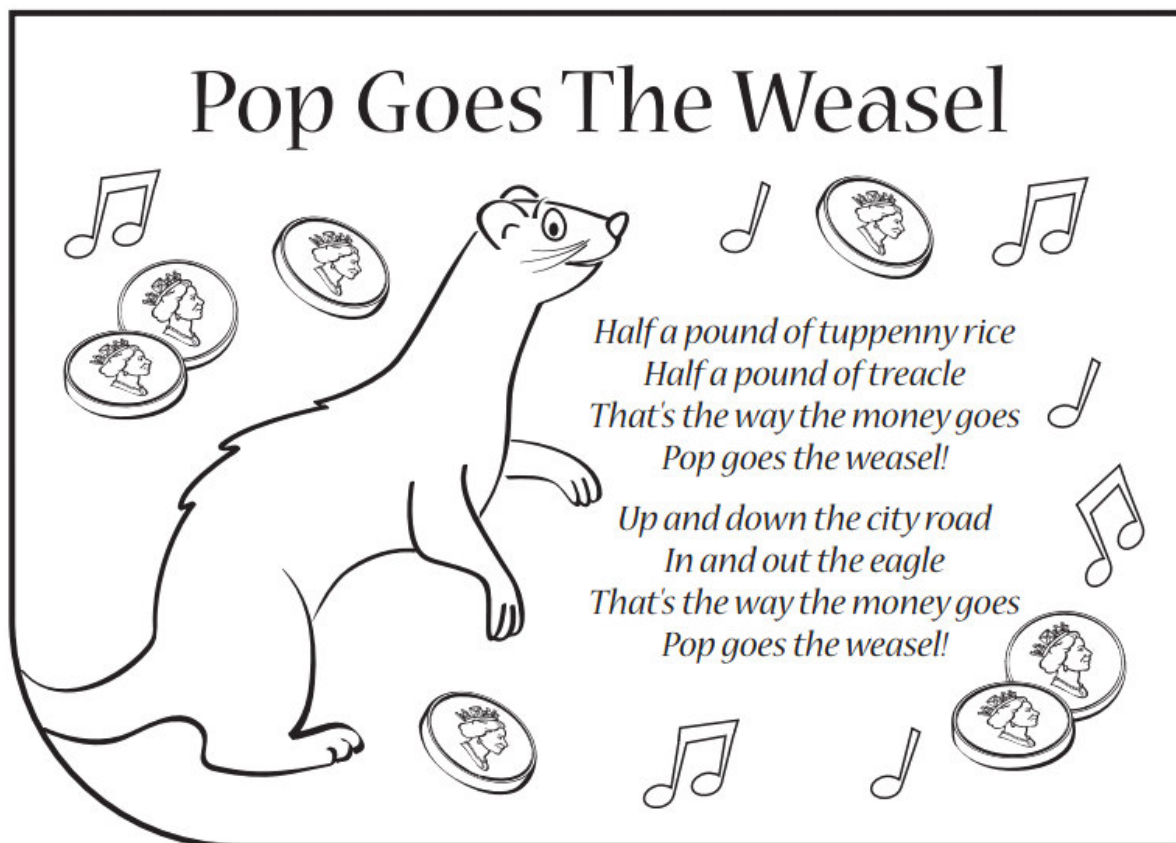

LA BELETTE

Pop Goes the Weasel

Traditionnel - Angleterre

(extrait cd de la compagnie Tournevire)

Pop! Goes the Weasel

www.singing-bell.com

C G C G C

(.) 'Round and 'round the cob - bler's bench, the mon - key chased the wea - sel The

6 G C F G C

mon - key thought 'twas all in fun Pop! goes the wea - sel. A

10 D7 G D7 G

pen - ny for a spool of thread, a pen - ny for a nee - dle

14 F G C F G7 C

That's the way the mo - ney goes Pop! goes the wea - sel.

paroles ici

<http://www.ichild.co.uk/activities/view/562/Pop-Goes-the-Weasel-Lyrics>

Variation autour de cette comptine anglaise au piano ici

<https://www.youtube.com/watch?v=77K0fcQ4eDA>

Chant et paroles ici